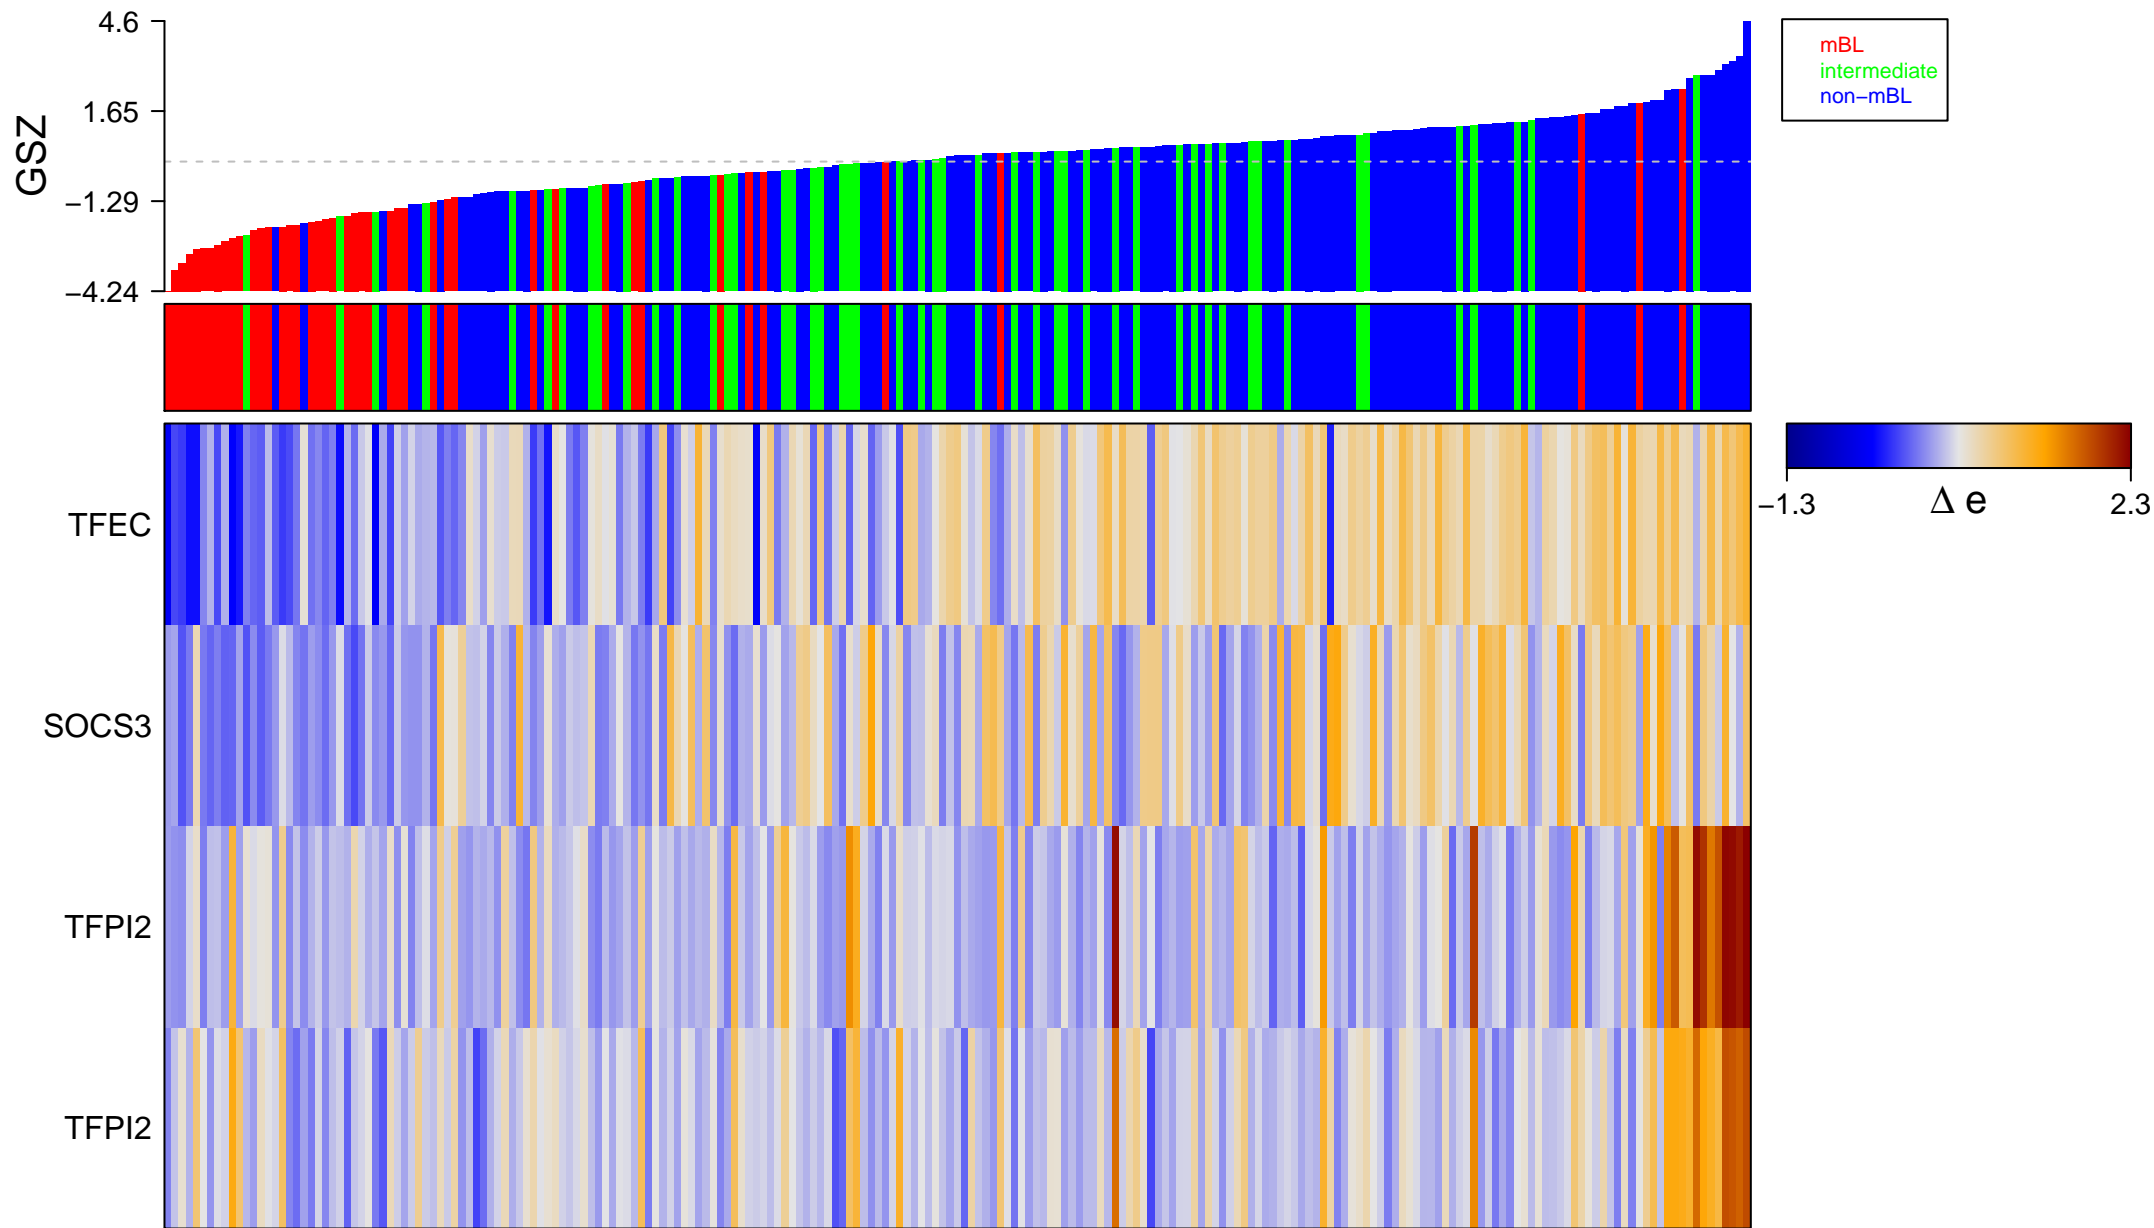

CHANG_POU5F1_TARGETS_DN

CHANG_POU5F1_TARGETS_DN

■ on
■ -
□ off

CHANG_POU5F1_TARGETS_DN