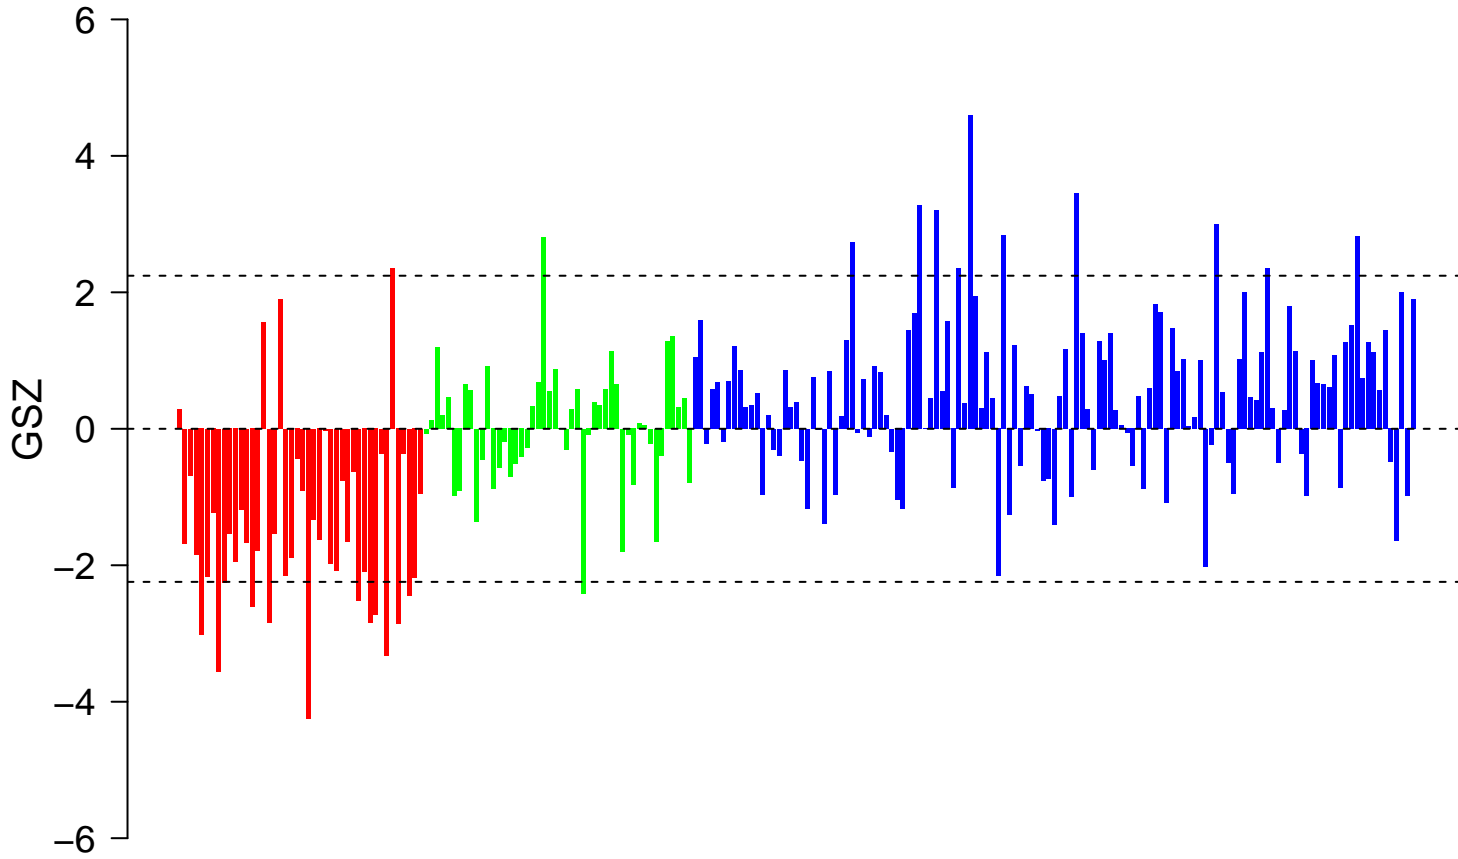

CHANG_POU5F1_TARGETS_DN

CHANG_POU5F1_TARGETS_DN

■ on
■ -
□ off

CHANG_POU5F1_TARGETS_DN